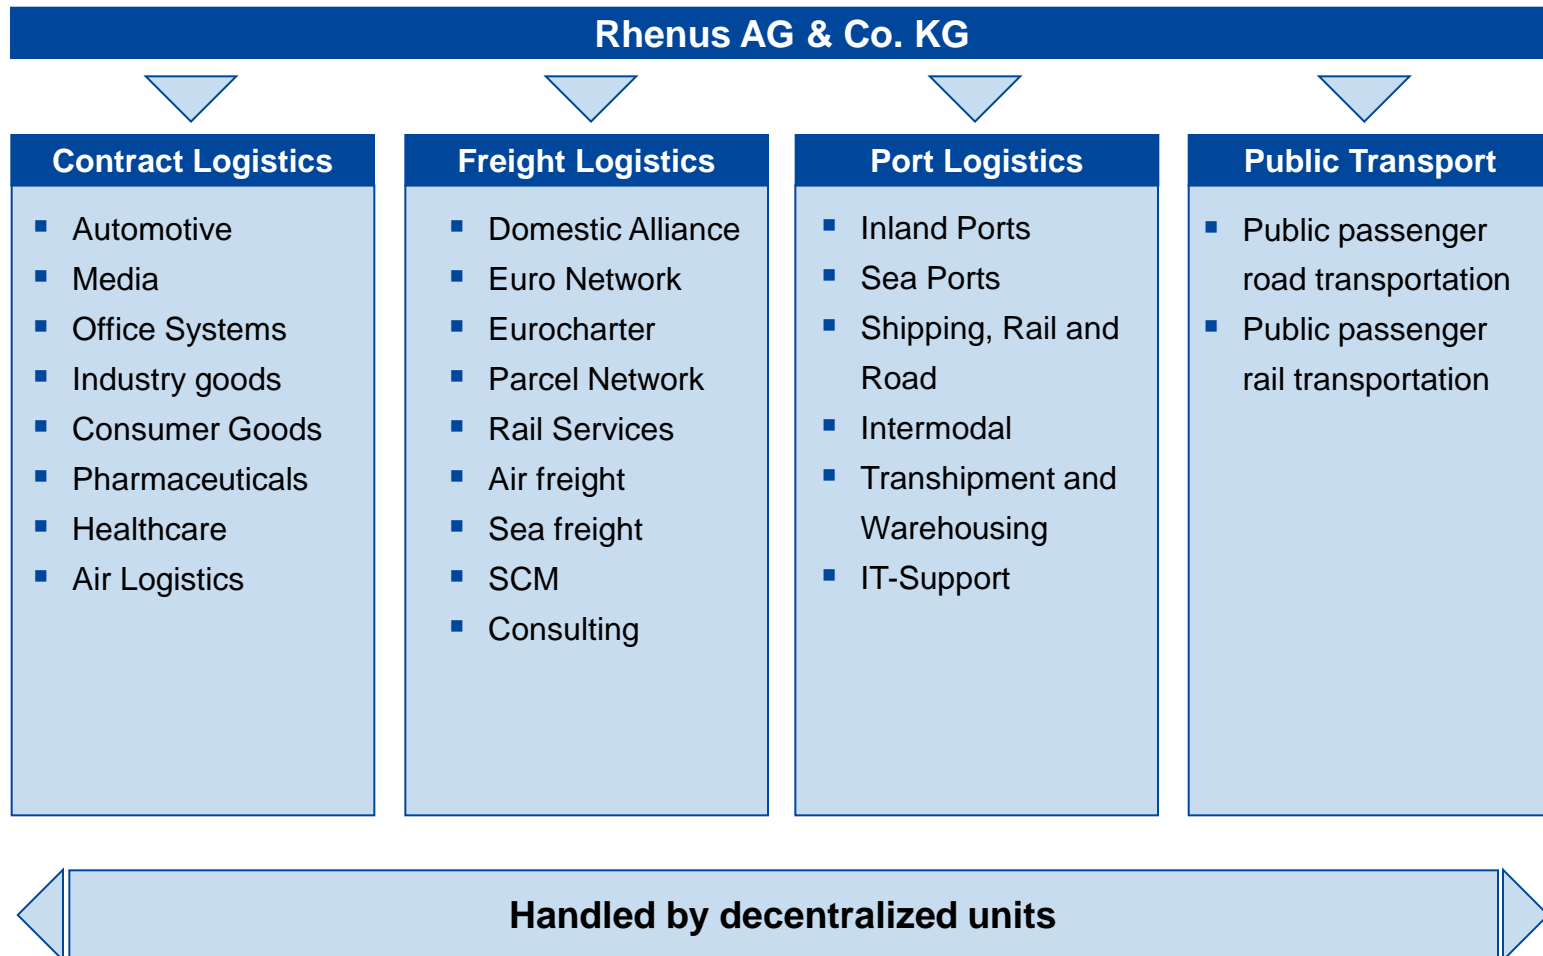

RHENUS LOGISTICS – one of Europe's leading logistics companies