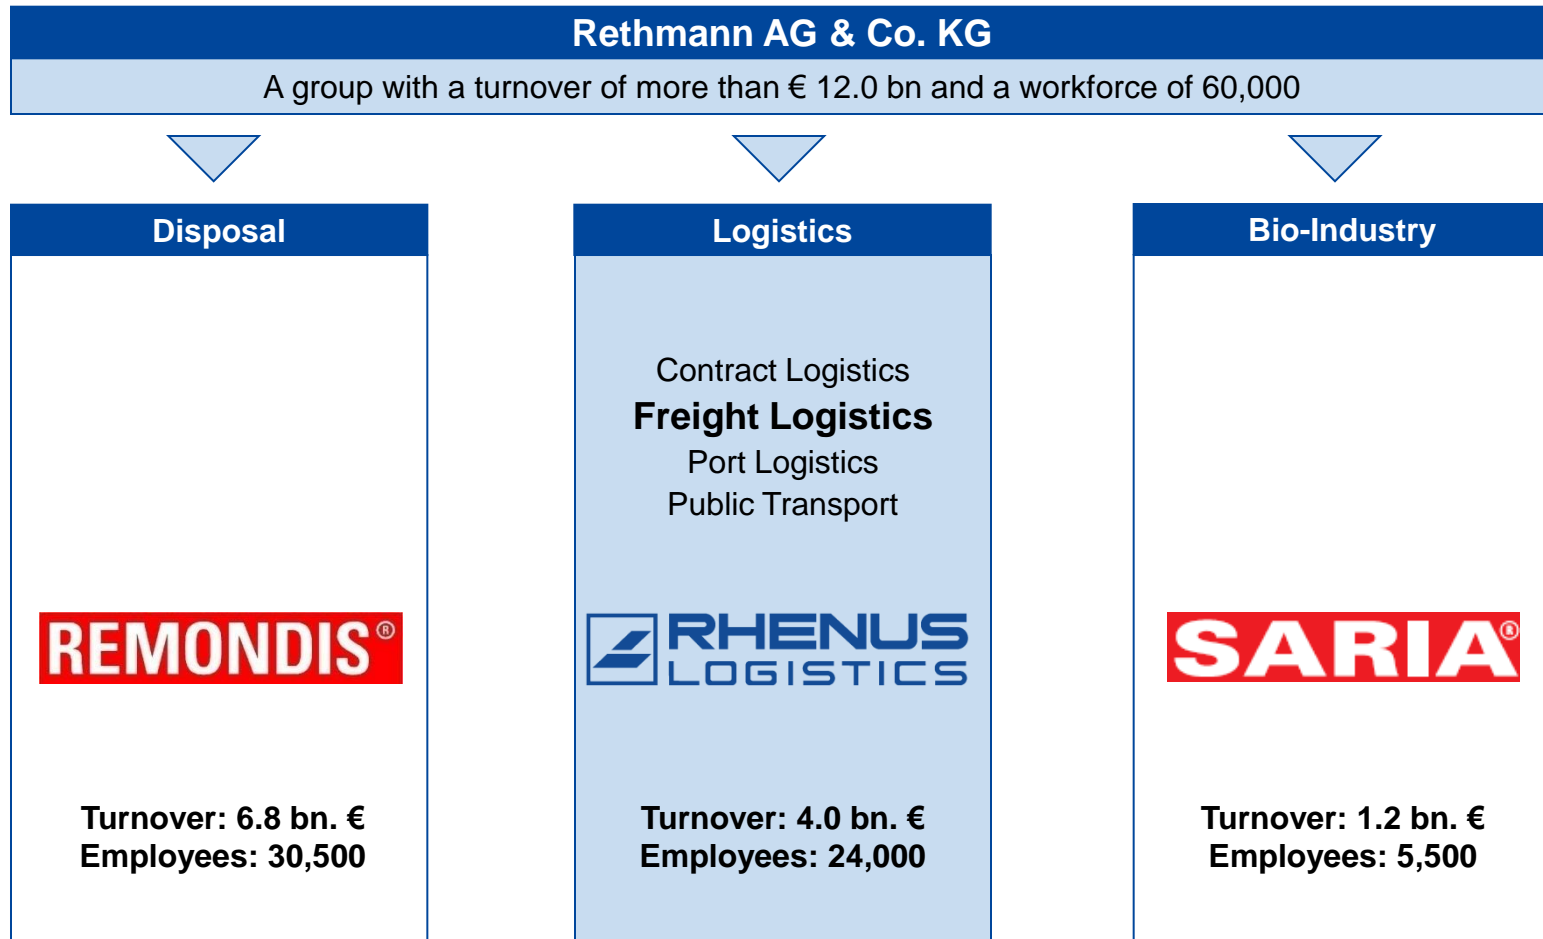

The RHENUS LOGISTICS org. is a part of the Rethmann Group